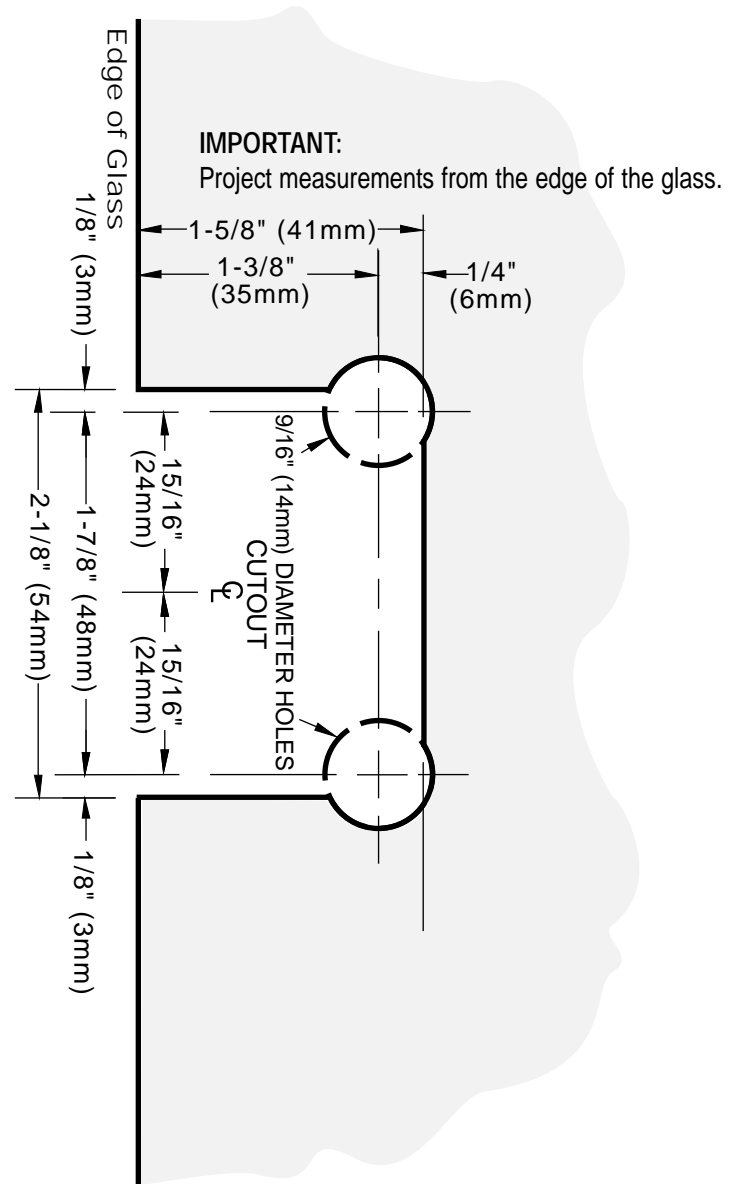

# JR. GENEVA

Wall Mount Hinge – Short Back Plate

CAT No. JRG074