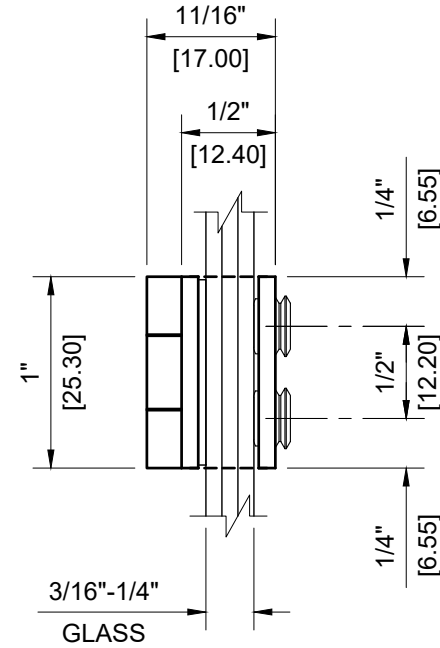

3/16" (5mm) GLASS:  
 1/4" (6mm) GLASS:

**CRL - EH190 GLASS TO GLASS MOUNT SET SCREW OUT SWING HINGE FOR 3/16" - 1/4" GLASS**

DATE: 7-24-2020  
 SCALE: 1'-0"=1'-0"  
 DRAWN BY: VM

DESCRIPTION:  
 CRL - EH190 BRASS  
 GLASS TO GLASS MOUNT  
 OUT SWING SET SCREW HINGE