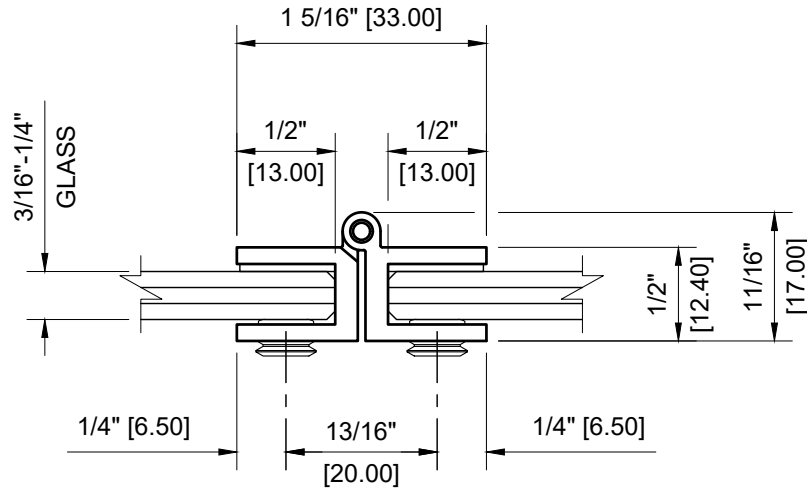

3/16" (5mm) GLASS:  
 1/4" (6mm) GLASS:

**CRL - EH190 GLASS TO GLASS MOUNT SET SCREW OUT SWING HINGE FOR 3/16" - 1/4" GLASS**

DATE: 7-24-2020  
 SCALE: 1'-0"=1'-0"  
 DRAWN BY: VM

DESCRIPTION:  
 CRL - EH190 BRASS  
 GLASS TO GLASS MOUNT  
 OUT SWING SET SCREW HINGE