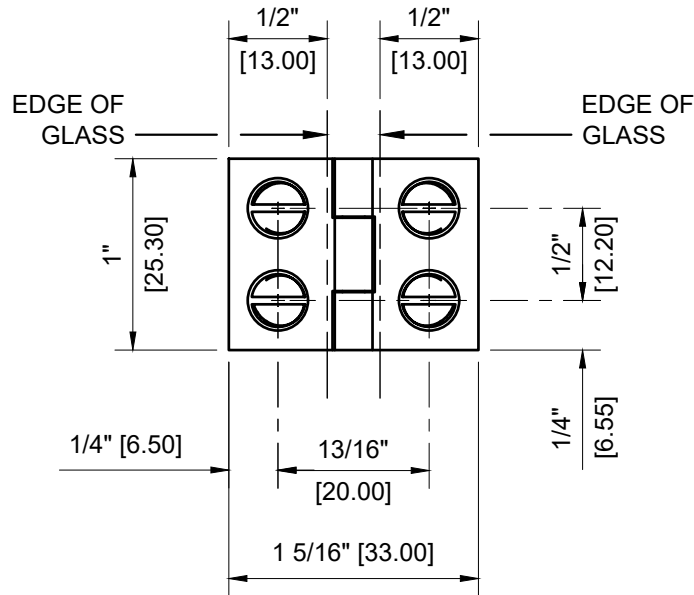

3/16" (5mm) GLASS:  
 1/4" (6mm) GLASS:

**CRL - EH190 GLASS TO GLASS MOUNT SET SCREW OUT SWING HINGE FOR 3/16" - 1/4" GLASS**

DATE: 7-24-2020  
 SCALE: 1'-0"=1'-0"  
 DRAWN BY: VM

DESCRIPTION:  
 CRL - EH190 BRASS  
 GLASS TO GLASS MOUNT  
 OUT SWING SET SCREW HINGE