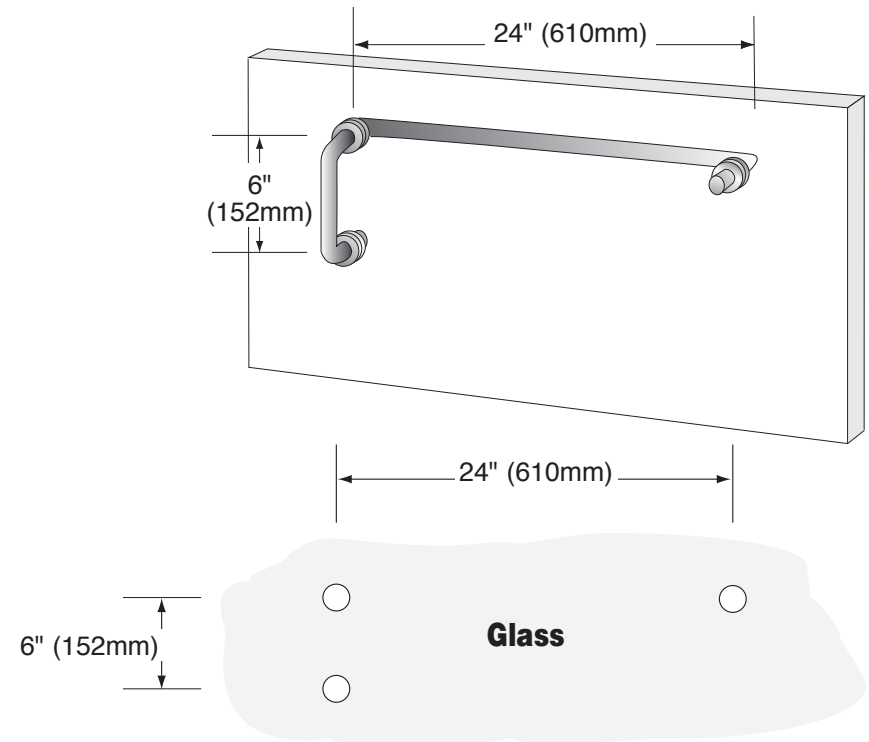

Specifications:

All Holes Are 1/2" (12mm) Diameter
All Measurements Are Center-To-Center
Appropriate Clear Gaskets Included
Fits 1/4" (6mm) to 1/2" (12mm) Glass

CAT No. BM6X24

CAT No. BMNW6X24

CAT No. SDP6TB24

CAT No. V1C6X24

CAT No. MT6X24

CAT No. SQ6X24

CAT No. COL6X24

PULL AND TOWEL BAR COMBINATION SETS

(Brass or Acrylic Construction)

C.R. Laurence Co., Inc.
crlaurence.com

For technical assistance in the United States call toll free (800) 421-6144; from Canada call toll free (877) 421-6144;
Outside the U.S. and Canada call (323) 588-1281. Ask for Tech Sales at Extension 7740. Toll free fax (800) 458-7496.