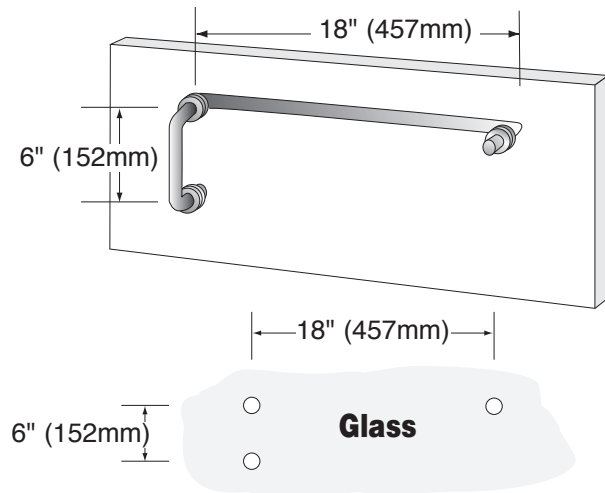

C.R. LAURENCE CO., INC.
PROFESSIONAL QUALITY

CAT No. BM6X12

CAT No. BMNW6X12

CAT No. SDP6TB12