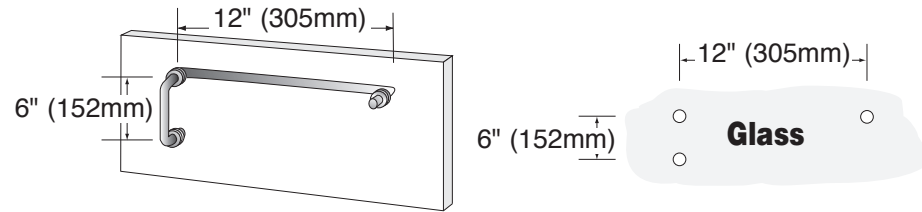

C.R. LAURENCE CO., INC.
PROFESSIONAL QUALITY

CAT No. BM6X12

CAT No. BMNW6X12

CAT No. SDP6TB12