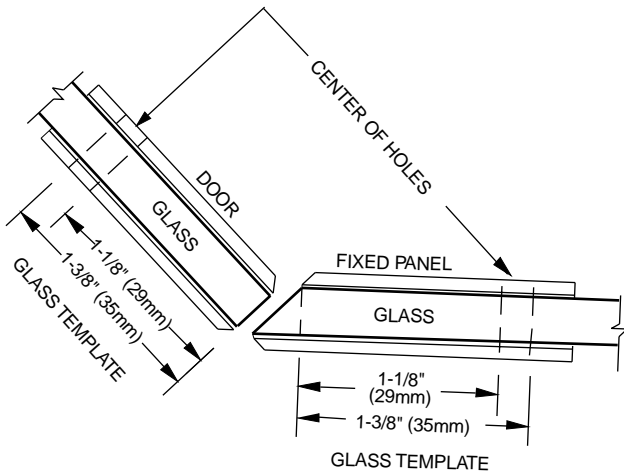

**C.R. LAURENCE CO., INC.**  
**PROFESSIONAL QUALITY**

**PETITE**  
 135° Glass-to-Glass Hinge  
 CAT No. PET135