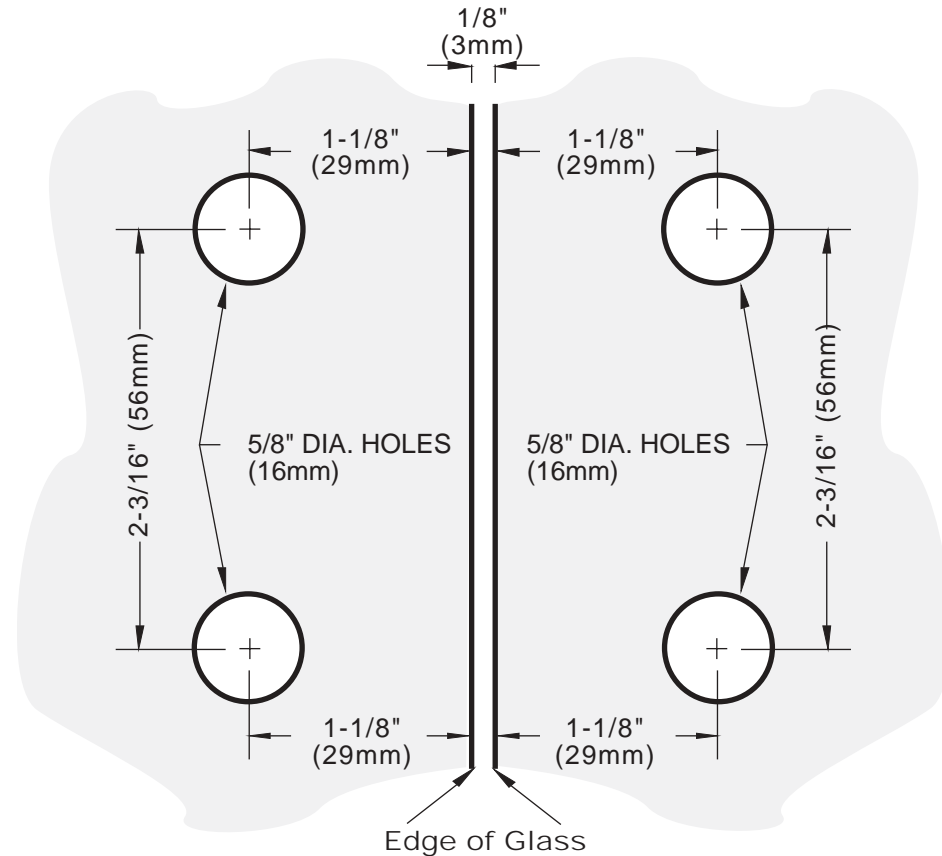

C.R. LAURENCE CO., INC.
PROFESSIONAL QUALITY

IMPORTANT:

Project measurements from the edge of the glass.

PETITE

180° Glass-to-Glass Hinge (Door Swings 180° In Only)

CAT. No. PET182