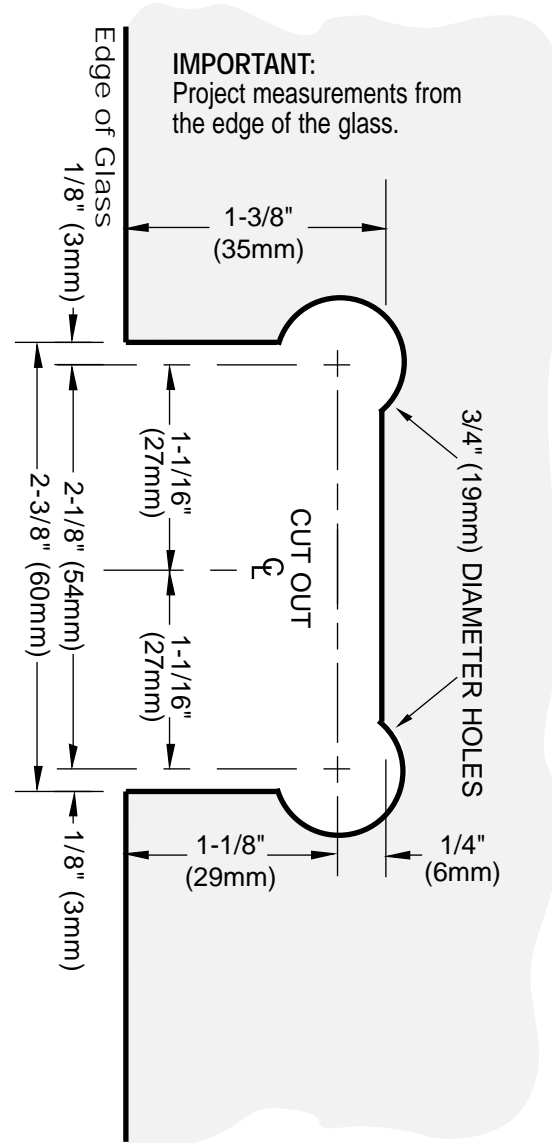

C.R. LAURENCE CO., INC.
PROFESSIONAL QUALITY

PETITE

Wall Mount Hinge – Standard Back Plate

CAT No. PET037