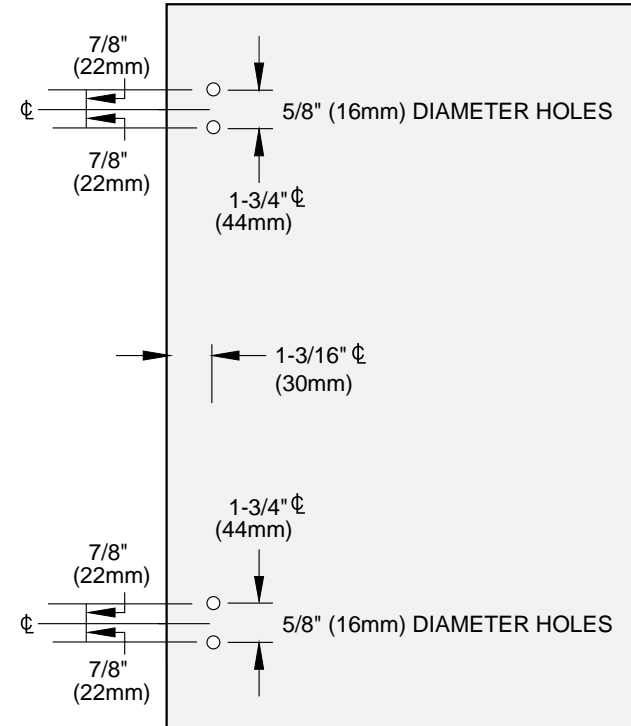

# ZURICH

Outswing Wall Mount Hinge  
 CAT No. ZUR05