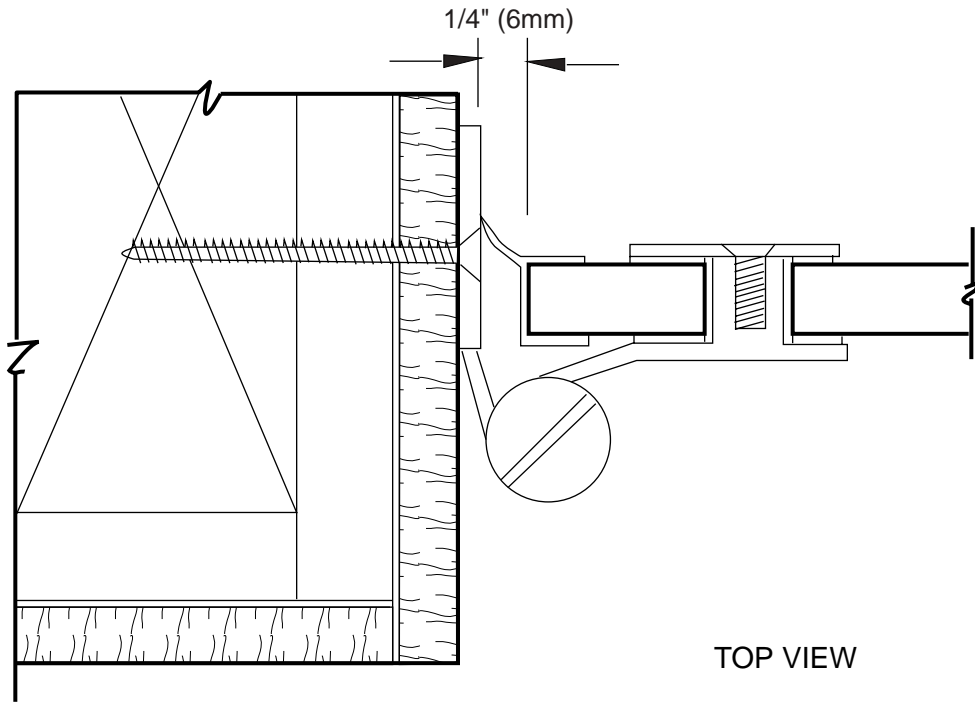

C.R. LAURENCE CO., INC.
PROFESSIONAL QUALITY

TOP VIEW