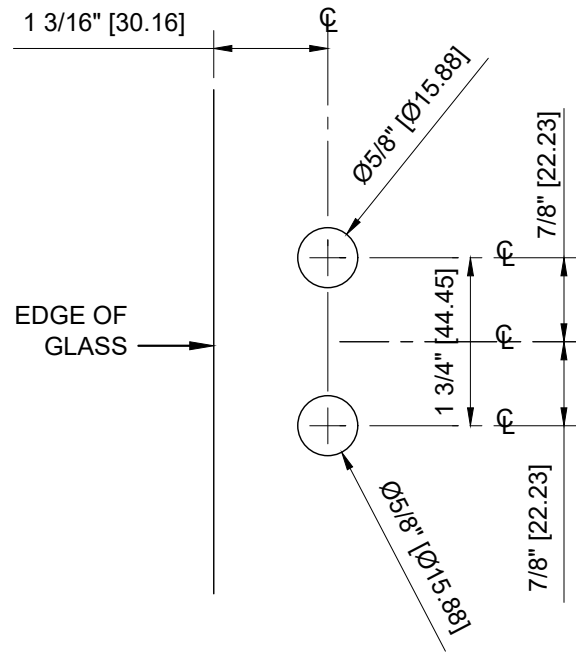

USE OF GASKETS

FOR 5/16" (8mm) GLASS: USE ONE THICK GASKET ON EACH SIDE

FOR 3/8" (10mm) GLASS: USE ONE THIN GASKET ON EACH SIDE

ZUR05XX - CRL ZURICH SERIES WALL MOUNT OUT-SWING HINGE

CATALOG NUMBER	FINISH
ZUR05PS	POLISHED STAINLESS
ZUR05BR	POLISHED BRASS
ZUR050RB	OIL RUBBED BRONZE
ZUR05ABCO	ANTIQUÉ BRUSHED COPPER
ZUR05ABR	ANTIQUÉ BRASS
ZUR05BN	BRUSHED NICKEL
ZUR05GP	GOLD PLATE
ZUR05PN	POLISHED NICKEL
ZUR05SS	BRUSHED STAINLESS
ZUR05WS	WHITE STAINLESS

DATE: 9/9/19  
 SCALE: 6"=1'-0"  
 DRAWN BY: VM

DESCRIPTION: CRL ZURICH SERIES HINGE  
 ZUR05 - WALL MOUNT OUT-SWING HINGE

C.R. LAURENCE CO. ARCHITECTURAL PRODUCTS  
 2503 E. Vernon Avenue, Los Angeles, CA 90058-1897  
 PH (800)-421-6144 FX: 800-587-7501 www.crlaurence.com

USE OF GASKETS

FOR 5/16" (8mm) GLASS: USE ONE THICK GASKET ON EACH SIDE

FOR 3/8" (10mm) GLASS: USE ONE THIN GASKET ON EACH SIDE

GLASS FABRICATION TEMPLATE

CATALOG NUMBER	FINISH
ZUR05PS	POLISHED STAINLESS
ZUR05BR	POLISHED BRASS
ZUR050RB	OIL RUBBED BRONZE
ZUR05ABCO	ANTIQUÉ BRUSHED COPPER
ZUR05ABR	ANTIQUÉ BRASS
ZUR05BN	BRUSHED NICKEL
ZUR05GP	GOLD PLATE
ZUR05PN	POLISHED NICKEL
ZUR05SS	BRUSHED STAINLESS
ZUR05WS	WHITE STAINLESS

ZUR05XX - CRL ZURICH SERIES WALL MOUNT OUT-SWING HINGE

DATE: 9/9/19  
 SCALE: 6"=1'-0"  
 DRAWN BY: VM

DESCRIPTION: CRL ZURICH SERIES HINGE  
 ZUR05 - WALL MOUNT OUT-SWING HINGE

C.R. LAURENCE CO. ARCHITECTURAL PRODUCTS  
 2503 E. Vernon Avenue, Los Angeles, CA 90058-1897  
 PH (800)-421-6144 FX: 800-587-7501 www.crlaurence.com