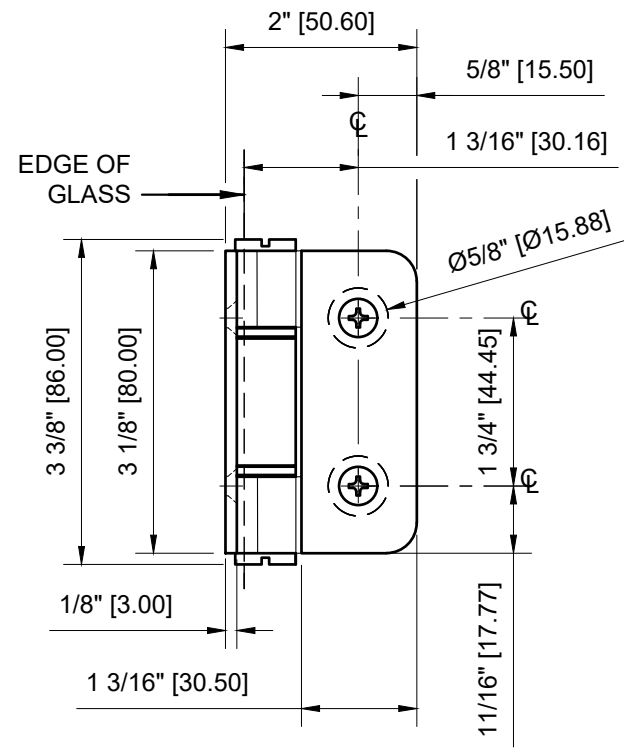

USE OF GASKETS

FOR 5/16" (8mm) GLASS: USE ONE THICK GASKET ON EACH SIDE

FOR 3/8" (10mm) GLASS: USE ONE THIN GASKET ON EACH SIDE

ZUR05XX - CRL ZURICH SERIES WALL MOUNT OUT-SWING HINGE

CATALOG NUMBER	FINISH
ZUR05PS	POLISHED STAINLESS
ZUR05BR	POLISHED BRASS
ZUR050RB	OIL RUBBED BRONZE
ZUR05ABCO	ANTIQUÉ BRUSHED COPPER
ZUR05ABR	ANTIQUÉ BRASS
ZUR05BN	BRUSHED NICKEL
ZUR05GP	GOLD PLATE
ZUR05PN	POLISHED NICKEL
ZUR05SS	BRUSHED STAINLESS
ZUR05WS	WHITE STAINLESS

DATE: 9/9/19  
 SCALE: 6"=1'-0"  
 DRAWN BY: VM

DESCRIPTION: CRL ZURICH SERIES HINGE  
 ZUR05 - WALL MOUNT OUT-SWING HINGE

C.R. LAURENCE CO. ARCHITECTURAL PRODUCTS  
 2503 E. Vernon Avenue, Los Angeles, CA 90058-1897  
 PH (800)-421-6144 FX: 800-587-7501 www.crlaurence.com

USE OF GASKETS

FOR 5/16" (8mm) GLASS: USE ONE THICK GASKET ON EACH SIDE

FOR 3/8" (10mm) GLASS: USE ONE THIN GASKET ON EACH SIDE

GLASS FABRICATION TEMPLATE

CATALOG NUMBER	FINISH
ZUR05PS	POLISHED STAINLESS
ZUR05BR	POLISHED BRASS
ZUR050RB	OIL RUBBED BRONZE
ZUR05ABCO	ANTIQUÉ BRUSHED COPPER
ZUR05ABR	ANTIQUÉ BRASS
ZUR05BN	BRUSHED NICKEL
ZUR05GP	GOLD PLATE
ZUR05PN	POLISHED NICKEL
ZUR05SS	BRUSHED STAINLESS
ZUR05WS	WHITE STAINLESS

ZUR05XX - CRL ZURICH SERIES WALL MOUNT OUT-SWING HINGE

DATE: 9/9/19  
 SCALE: 6"=1'-0"  
 DRAWN BY: VM

DESCRIPTION: CRL ZURICH SERIES HINGE  
 ZUR05 - WALL MOUNT OUT-SWING HINGE

C.R. LAURENCE CO. ARCHITECTURAL PRODUCTS  
 2503 E. Vernon Avenue, Los Angeles, CA 90058-1897  
 PH (800)-421-6144 FX: 800-587-7501 www.crlaurence.com