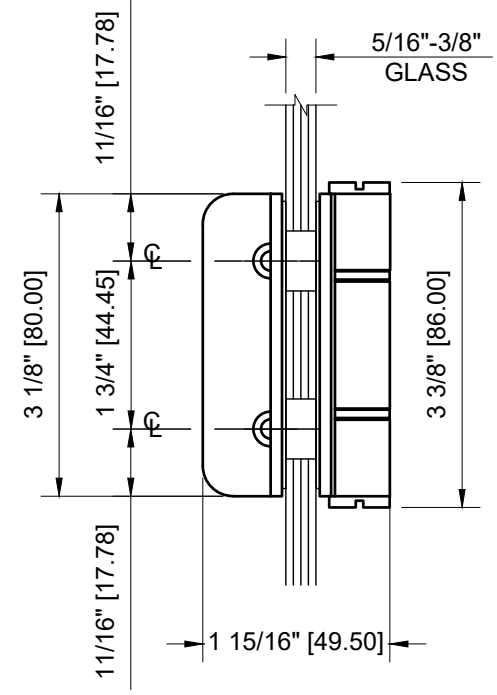

USE OF GASKETS

FOR 5/16" (8mm) GLASS: USE ONE THICK GASKET ON EACH SIDE

FOR 3/8" (10mm) GLASS: USE ONE THIN GASKET ON EACH SIDE

ZUR05XX - CRL ZURICH SERIES WALL MOUNT OUT-SWING HINGE

CATALOG NUMBER	FINISH
ZUR05PS	POLISHED STAINLESS
ZUR05BR	POLISHED BRASS
ZUR050RB	OIL RUBBED BRONZE
ZUR05ABCO	ANTIQUÉ BRUSHED COPPER
ZUR05ABR	ANTIQUÉ BRASS
ZUR05BN	BRUSHED NICKEL
ZUR05GP	GOLD PLATE
ZUR05PN	POLISHED NICKEL
ZUR05SS	BRUSHED STAINLESS
ZUR05WS	WHITE STAINLESS

DATE: 9/9/19  
 SCALE: 6"=1'-0"  
 DRAWN BY: VM

DESCRIPTION: CRL ZURICH SERIES HINGE  
 ZUR05 - WALL MOUNT OUT-SWING HINGE

C.R. LAURENCE CO. ARCHITECTURAL PRODUCTS  
 2503 E. Vernon Avenue, Los Angeles, CA 90058-1897  
 PH (800)-421-6144 FX: 800-587-7501 www.crlaurence.com

USE OF GASKETS

FOR 5/16" (8mm) GLASS: USE ONE THICK GASKET ON EACH SIDE

FOR 3/8" (10mm) GLASS: USE ONE THIN GASKET ON EACH SIDE

GLASS FABRICATION TEMPLATE

CATALOG NUMBER	FINISH
ZUR05PS	POLISHED STAINLESS
ZUR05BR	POLISHED BRASS
ZUR050RB	OIL RUBBED BRONZE
ZUR05ABCO	ANTIQUÉ BRUSHED COPPER
ZUR05ABR	ANTIQUÉ BRASS
ZUR05BN	BRUSHED NICKEL
ZUR05GP	GOLD PLATE
ZUR05PN	POLISHED NICKEL
ZUR05SS	BRUSHED STAINLESS
ZUR05WS	WHITE STAINLESS

ZUR05XX - CRL ZURICH SERIES WALL MOUNT OUT-SWING HINGE

DATE: 9/9/19  
 SCALE: 6"=1'-0"  
 DRAWN BY: VM

DESCRIPTION: CRL ZURICH SERIES HINGE  
 ZUR05 - WALL MOUNT OUT-SWING HINGE

C.R. LAURENCE CO. ARCHITECTURAL PRODUCTS  
 2503 E. Vernon Avenue, Los Angeles, CA 90058-1897  
 PH (800)-421-6144 FX: 800-587-7501 www.crlaurence.com