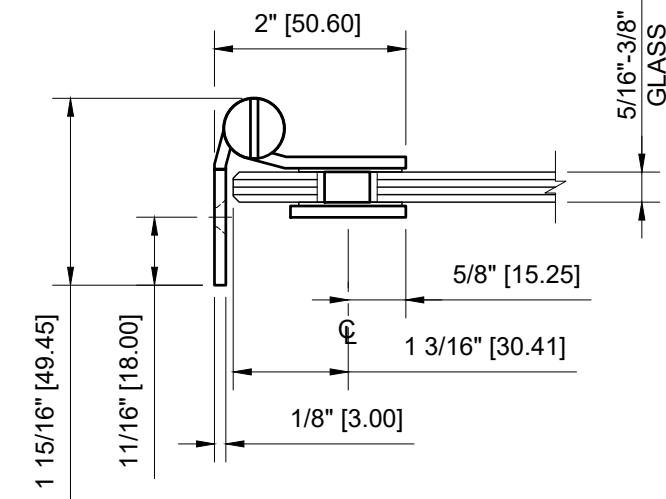

USE OF GASKETS

FOR 5/16" (8mm) GLASS: USE ONE THICK GASKET ON EACH SIDE

FOR 3/8" (10mm) GLASS: USE ONE THIN GASKET ON EACH SIDE

ZUR05XX - CRL ZURICH SERIES WALL MOUNT OUT-SWING HINGE

CATALOG NUMBER	FINISH
ZUR05PS	POLISHED STAINLESS
ZUR05BR	POLISHED BRASS
ZUR050RB	OIL RUBBED BRONZE
ZUR05ABCO	ANTIQUÉ BRUSHED COPPER
ZUR05ABR	ANTIQUÉ BRASS
ZUR05BN	BRUSHED NICKEL
ZUR05GP	GOLD PLATE
ZUR05PN	POLISHED NICKEL
ZUR05SS	BRUSHED STAINLESS
ZUR05WS	WHITE STAINLESS

DATE: 9/9/19  
 SCALE: 6"=1'-0"  
 DRAWN BY: VM

DESCRIPTION: CRL ZURICH SERIES HINGE  
 ZUR05 - WALL MOUNT OUT-SWING HINGE

C.R. LAURENCE CO. ARCHITECTURAL PRODUCTS  
 2503 E. Vernon Avenue, Los Angeles, CA 90058-1897  
 PH (800)-421-6144 FX: 800-587-7501 www.crlaurence.com

USE OF GASKETS

FOR 5/16" (8mm) GLASS: USE ONE THICK GASKET ON EACH SIDE

FOR 3/8" (10mm) GLASS: USE ONE THIN GASKET ON EACH SIDE

GLASS FABRICATION TEMPLATE

CATALOG NUMBER	FINISH
ZUR05PS	POLISHED STAINLESS
ZUR05BR	POLISHED BRASS
ZUR050RB	OIL RUBBED BRONZE
ZUR05ABCO	ANTIQUÉ BRUSHED COPPER
ZUR05ABR	ANTIQUÉ BRASS
ZUR05BN	BRUSHED NICKEL
ZUR05GP	GOLD PLATE
ZUR05PN	POLISHED NICKEL
ZUR05SS	BRUSHED STAINLESS
ZUR05WS	WHITE STAINLESS

ZUR05XX - CRL ZURICH SERIES WALL MOUNT OUT-SWING HINGE

DATE: 9/9/19  
 SCALE: 6"=1'-0"  
 DRAWN BY: VM

DESCRIPTION: CRL ZURICH SERIES HINGE  
 ZUR05 - WALL MOUNT OUT-SWING HINGE

C.R. LAURENCE CO. ARCHITECTURAL PRODUCTS  
 2503 E. Vernon Avenue, Los Angeles, CA 90058-1897  
 PH (800)-421-6144 FX: 800-587-7501 www.crlaurence.com