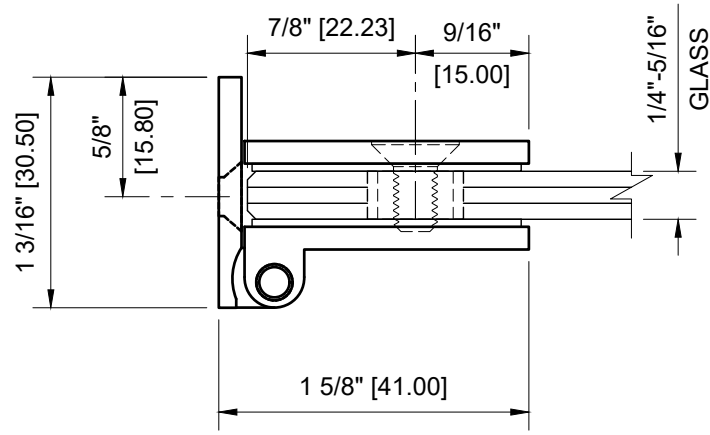

5/16" (8mm) GLASS:  
 1/4" (6mm) GLASS:

GLASS FABRICATION TEMPLATE

CRL - EH184 HALF ROUND LIGHT DUTY FRAMELESS SHOWER DOOR HINGE FOR 1/4" - 5/16" GLASS

C.R.LAURENCE CO. ARCHITECTURAL PRODUCTS  
 2503 E. Vernon Avenue, Los Angeles, CA 90058-1897  
 PH (800)-421-6144 FX: 800-587-7501 www.crlaurence.com

DESCRIPTION: CRL - EH184 CHROME  
 HALF ROUND STYLE LIGHT DUTY FRAMELESS  
 SHOWER DOOR HINGE WALL MOUNT

DATE: 7-22-2020  
 SCALE: 1'-0"=1'-0"  
 DRAWN BY: VM