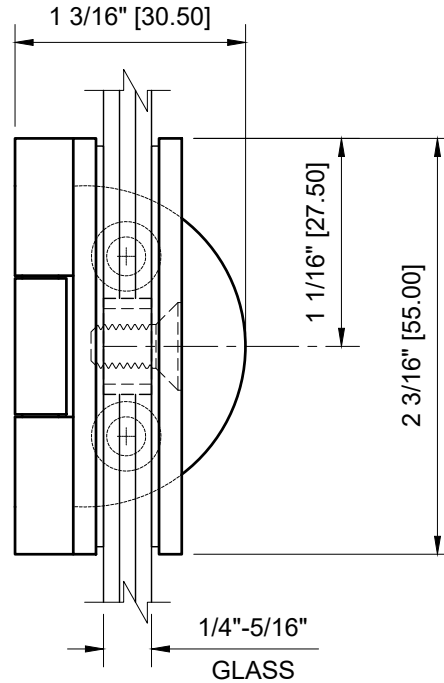

5/16" (8mm) GLASS:  
 1/4" (6mm) GLASS:

GLASS FABRICATION TEMPLATE

CRL - EH184 HALF ROUND LIGHT DUTY FRAMELESS SHOWER DOOR HINGE FOR 1/4" - 5/16" GLASS

C.R.LAURENCE CO. ARCHITECTURAL PRODUCTS  
 2503 E. Vernon Avenue, Los Angeles, CA 90058-1897  
 PH (800)-421-6144 FX: 800-587-7501 www.crlaurence.com

DESCRIPTION: CRL - EH184 CHROME  
 HALF ROUND STYLE LIGHT DUTY FRAMELESS  
 SHOWER DOOR HINGE WALL MOUNT

DATE: 7-22-2020  
 SCALE: 1'-0"=1'-0"  
 DRAWN BY: VM