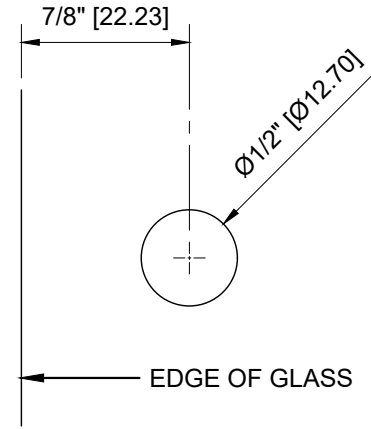

5/16" (8mm) GLASS:  
 1/4" (6mm) GLASS:

GLASS FABRICATION TEMPLATE

CRL - EH184 HALF ROUND LIGHT DUTY FRAMELESS SHOWER DOOR HINGE FOR 1/4" - 5/16" GLASS

C.R.LAURENCE CO. ARCHITECTURAL PRODUCTS  
 2503 E. Vernon Avenue, Los Angeles, CA 90058-1897  
 PH (800)-421-6144 FX: 800-587-7501 www.crlaurence.com

DESCRIPTION: CRL - EH184 CHROME  
 HALF ROUND STYLE LIGHT DUTY FRAMELESS  
 SHOWER DOOR HINGE WALL MOUNT

DATE: 7-22-2020  
 SCALE: 1'-0"=1'-0"  
 DRAWN BY: VM