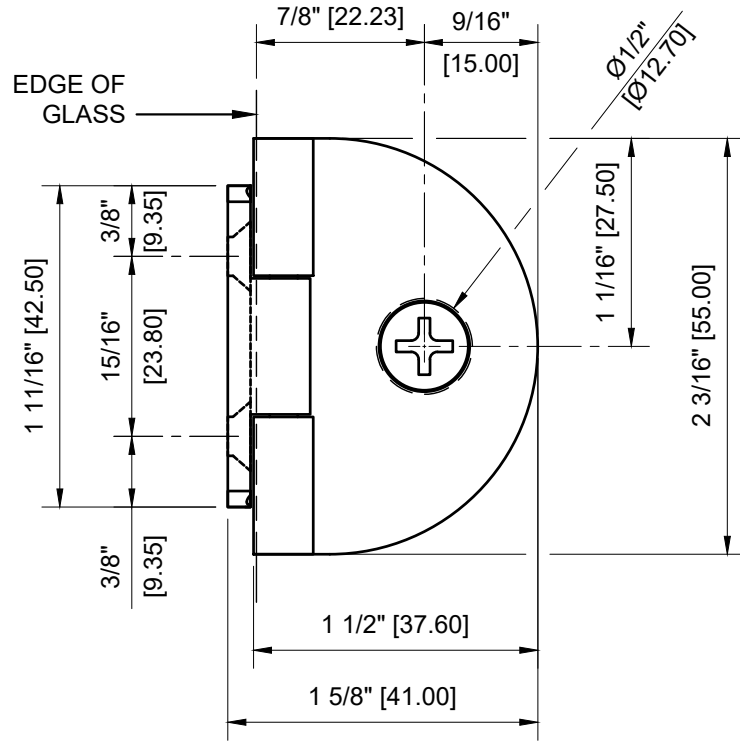

5/16" (8mm) GLASS:  
 1/4" (6mm) GLASS:

GLASS FABRICATION TEMPLATE

CRL - EH184 HALF ROUND LIGHT DUTY FRAMELESS SHOWER DOOR HINGE FOR 1/4" - 5/16" GLASS

C.R.LAURENCE CO. ARCHITECTURAL PRODUCTS  
 2503 E. Vernon Avenue, Los Angeles, CA 90058-1897  
 PH (800)-421-6144 FX: 800-587-7501 www.crlaurence.com

DESCRIPTION: CRL - EH184 CHROME  
 HALF ROUND STYLE LIGHT DUTY FRAMELESS  
 SHOWER DOOR HINGE WALL MOUNT

DATE: 7-22-2020  
 SCALE: 1'-0"=1'-0"  
 DRAWN BY: VM