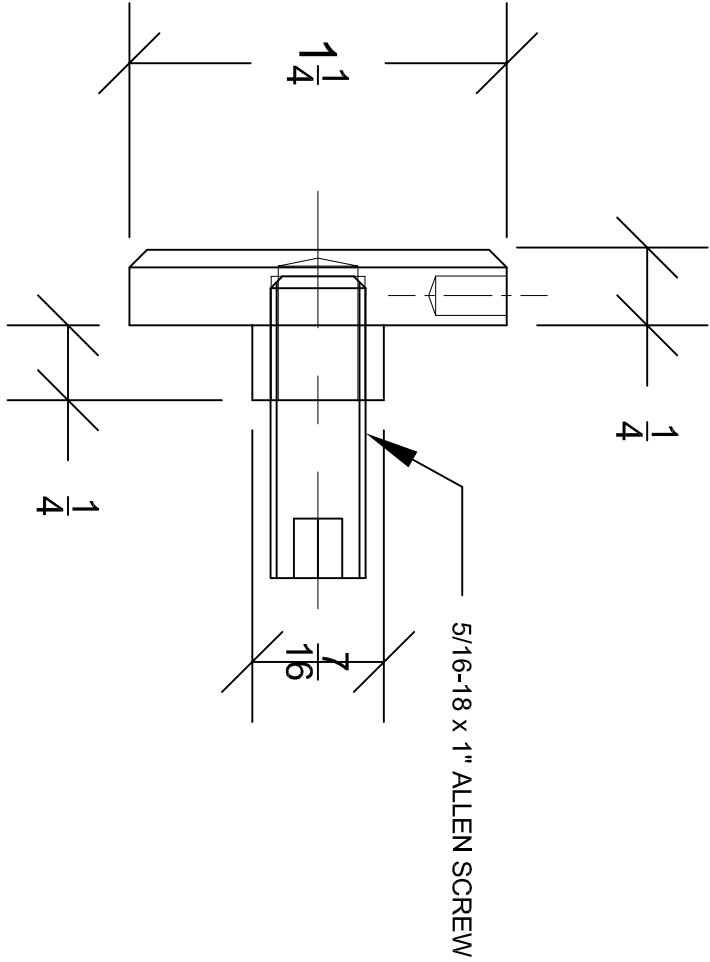

REV	DESCRIPTION	DATE	BY

CAP114XX

DESCRIPTION:

CRL
ARCHITECTURAL PRODUCTS
 C.R. LAURENCE CO. ©
 PH: 800-421-6144 FX: 800-262-3299
 WWW.CRLAURENCE.COM

CAT. NO:	CAP114XX	DATE:	03/27/09
FILE NAME:		SCALE:	NTS
DRAWN BY:	J.O.	CHECKED BY:	
		SHT	1 OF 1