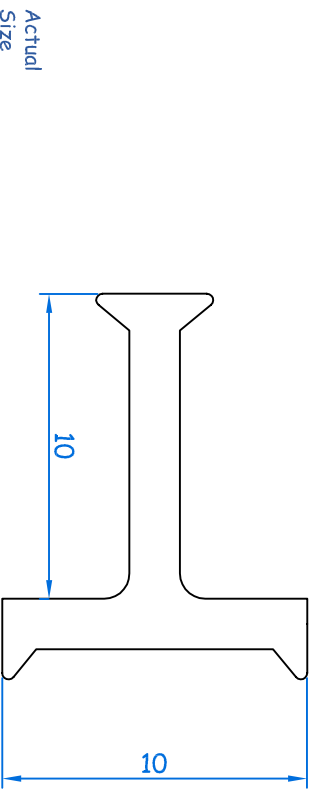

Notional overall thickness 3mm
(Including tape).

Actual Size
10mm-EZCC10

Actual Size
10mm-EZCL10

Actual Size
10mm-EZCE10

Actual Size
10mm-EZCT10

Actual Size
10mm-EZCA10

DRAWING NUMBER : EZCC10, EZCL10, EXCE10, EZCT10, EZCA10
TITLE :

DRAWN BY :
CHECKED BY :
SCALE : 4:1 1:1
MATERIAL :

DATE :
DATE :
REVISION :

REV.

DESCRIPTION

DATE

INITIAL

THIS DRAWING MAY NOT BE COPIED OR REPRODUCED BY ANY MEANS OR TRANSMITTED IN ANY FORM WITHOUT PRIOR PERMISSION

3rd ANGLE PROJECTION