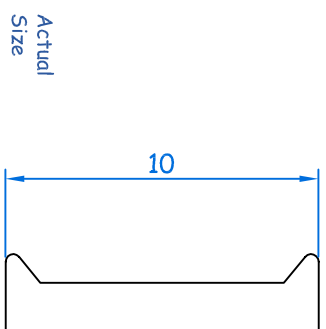

Notional overall thickness 3mm
(Including tape).

Actual Size
10mm-EZCC10

Actual Size
10mm-EZCL10

Actual Size
10mm-EZCE10

Actual Size
10mm-EZCT10

Actual Size
10mm-EZCA10

DRAWING NUMBER : EZCC10, EZCL10, EXCE10, EZCT10, EZCA10
TITLE :

DRAWN BY :
CHECKED BY :
SCALE : 4:1 1:1
MATERIAL :

DATE :
DATE :
REVISION :

REV.

DESCRIPTION

DATE

INITIAL

THIS DRAWING MAY NOT BE COPIED OR REPRODUCED BY ANY MEANS OR TRANSMITTED IN ANY FORM WITHOUT PRIOR PERMISSION

3rd ANGLE PROJECTION