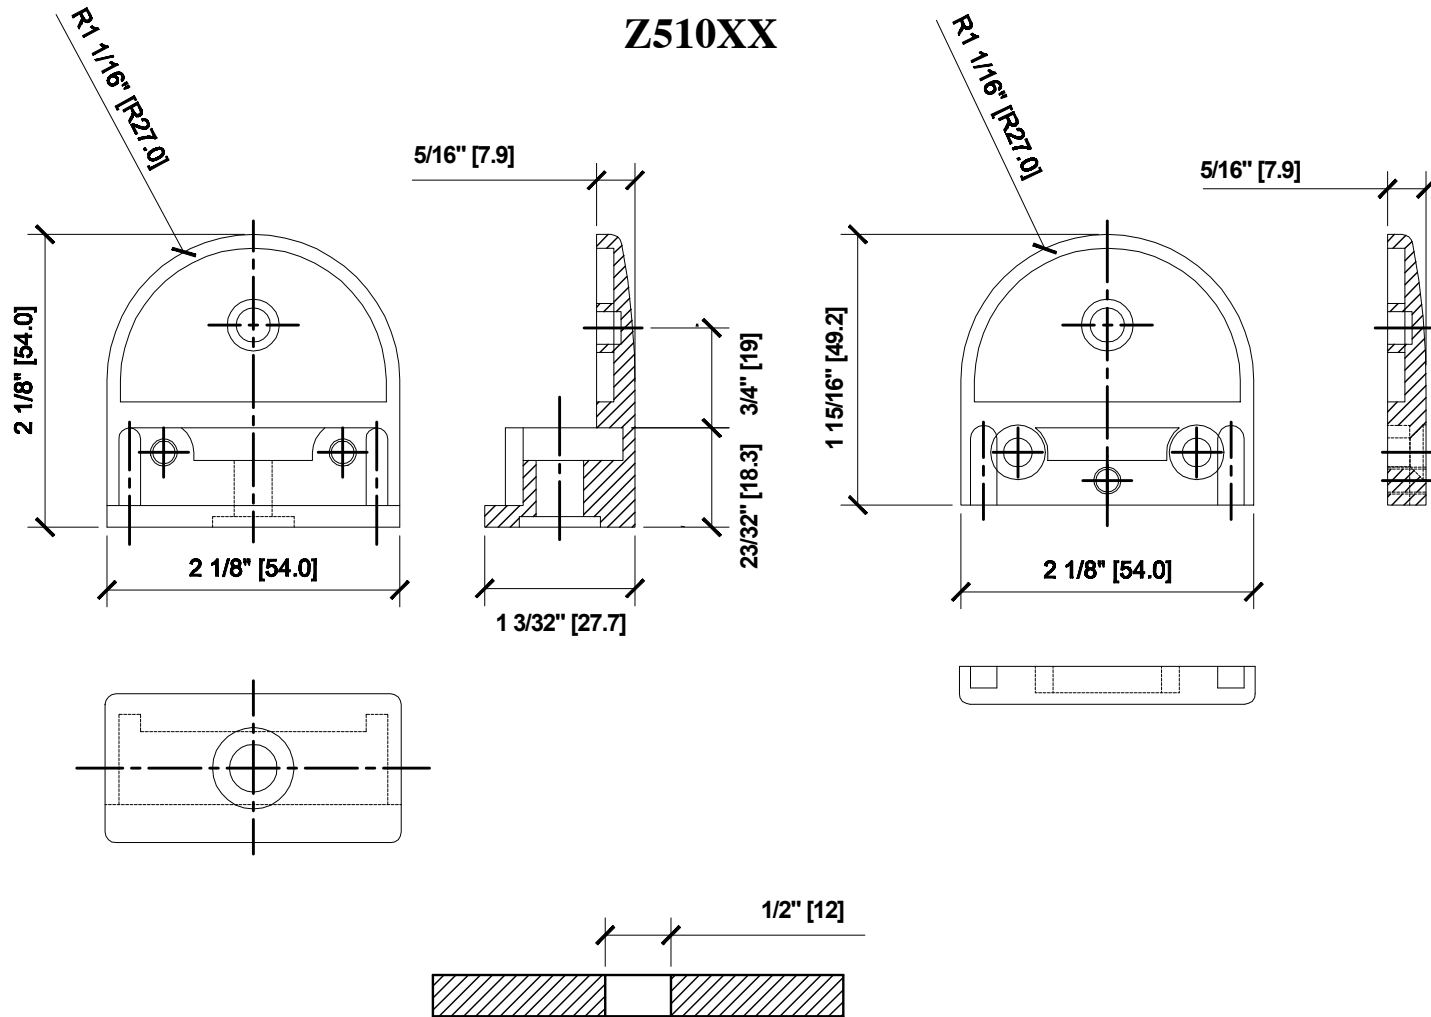

**Z-SERIES ROUND TYPE FLAT
BASE ZINC CLAMPS
FOR 3/8" GLASS
CAT. NO. Z410XX
Z510XX**

GLASS FABRICATION