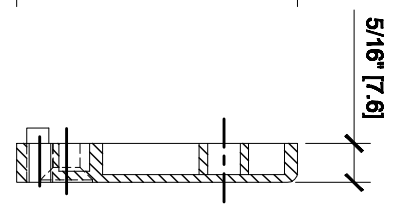

**Z-SERIES SQUARE TYPE
 FLAT BASE ZINC CLAMPS
 FOR 1/2" GLASS
 CAT NO. Z912XX**

GLASS FABRICATION