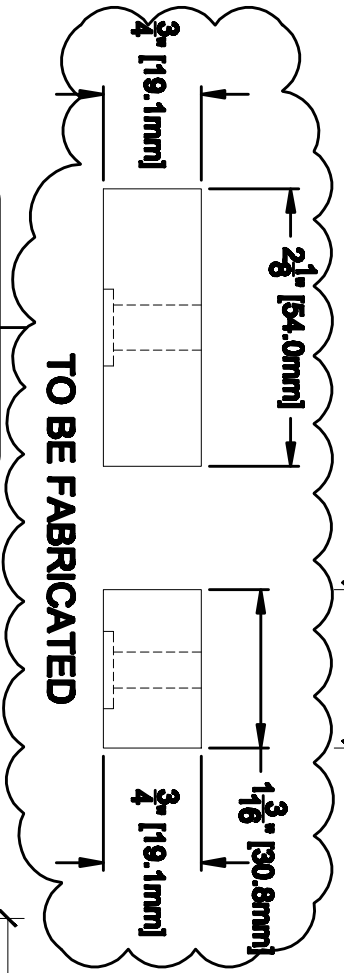

**Z-SERIES SQUARE TYPE
 FLAT BASE ZINC CLAMPS
 FOR 1/2" GLASS
 CAT NO. Z912XX**

GLASS FABRICATION