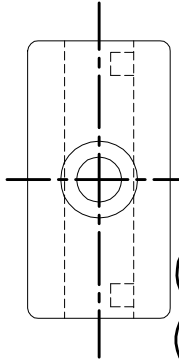

**Z-SERIES SQUARE TYPE
 FLAT BASE ZINC CLAMPS
 FOR 1/2" GLASS
 CAT NO. Z912XX**

GLASS FABRICATION