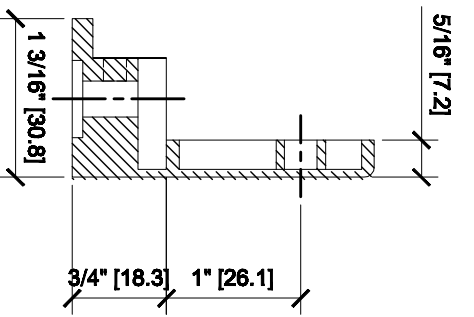

**Z-SERIES SQUARE TYPE
 FLAT BASE ZINC CLAMPS
 FOR 1/2" GLASS
 CAT NO. Z912XX**

GLASS FABRICATION