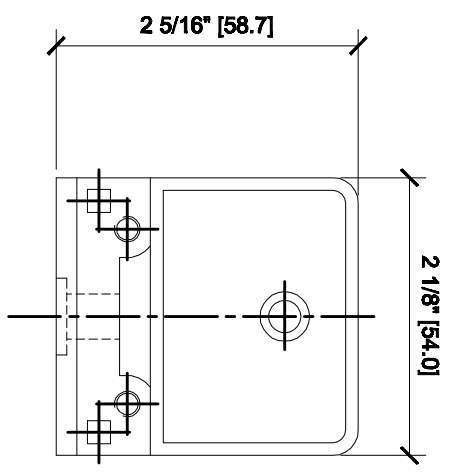

**Z-SERIES SQUARE TYPE
 FLAT BASE ZINC CLAMPS
 FOR 1/2" GLASS
 CAT NO. Z912XX**

GLASS FABRICATION