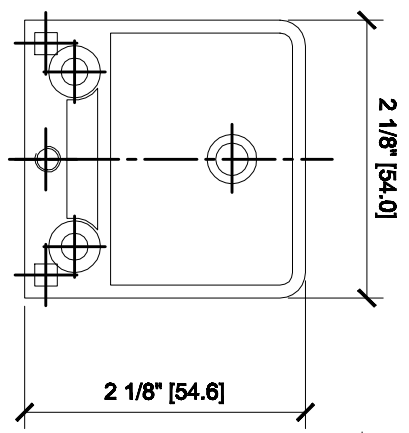

**Z-SERIES SQUARE TYPE
 FLAT BASE ZINC CLAMPS
 FOR 1/2" GLASS
 CAT NO. Z912XX**

GLASS FABRICATION