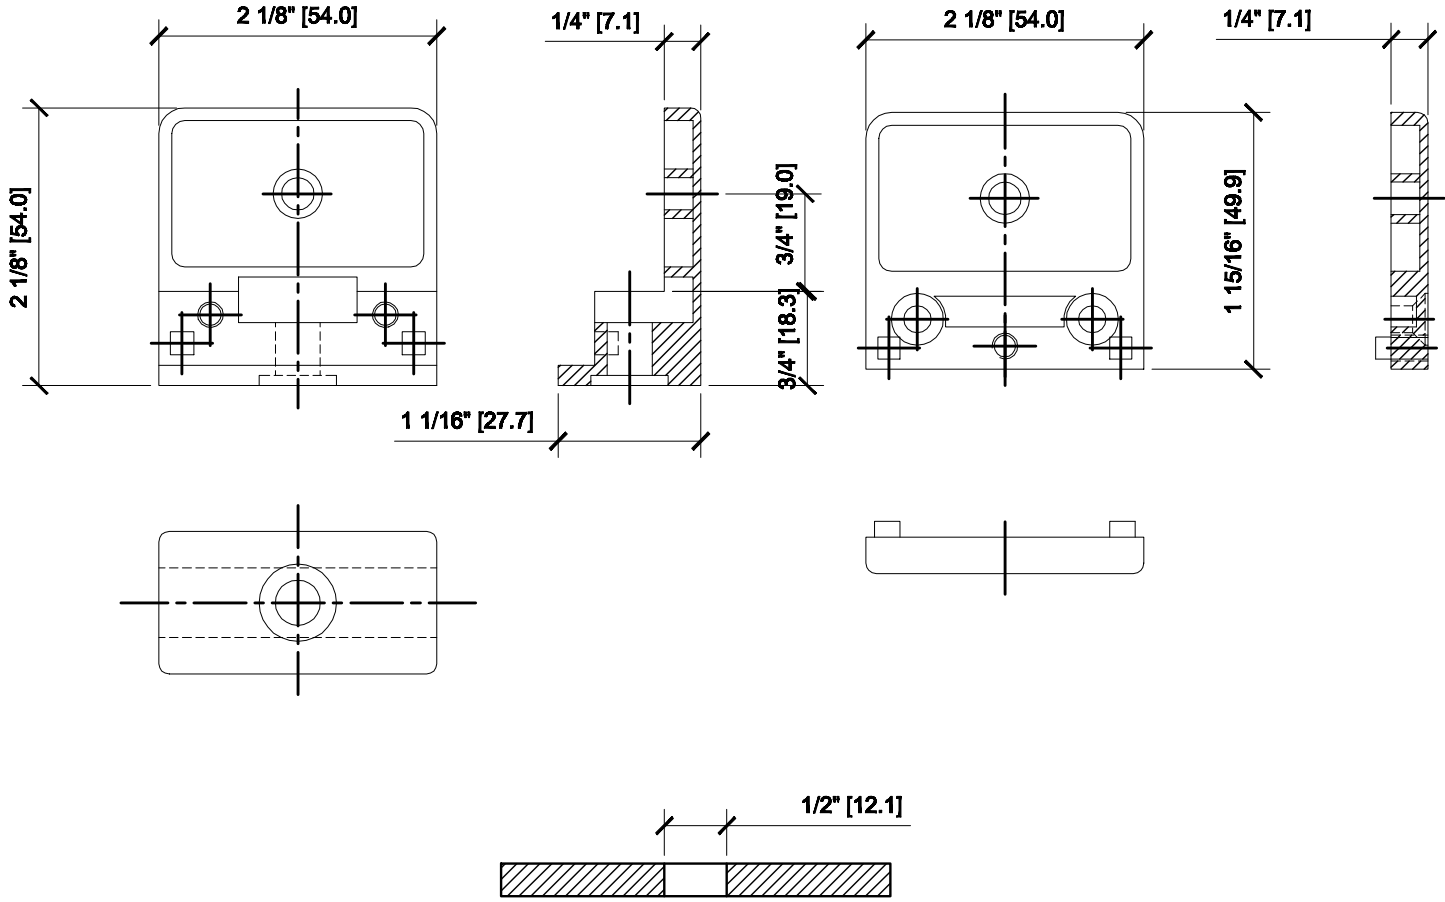

**Z-SERIES SQUARE TYPE
FLAT BASE ZINC CLAMPS
FOR 3/8" GLASS
CAT NO. Z810xx**

GLASS FABRICATION