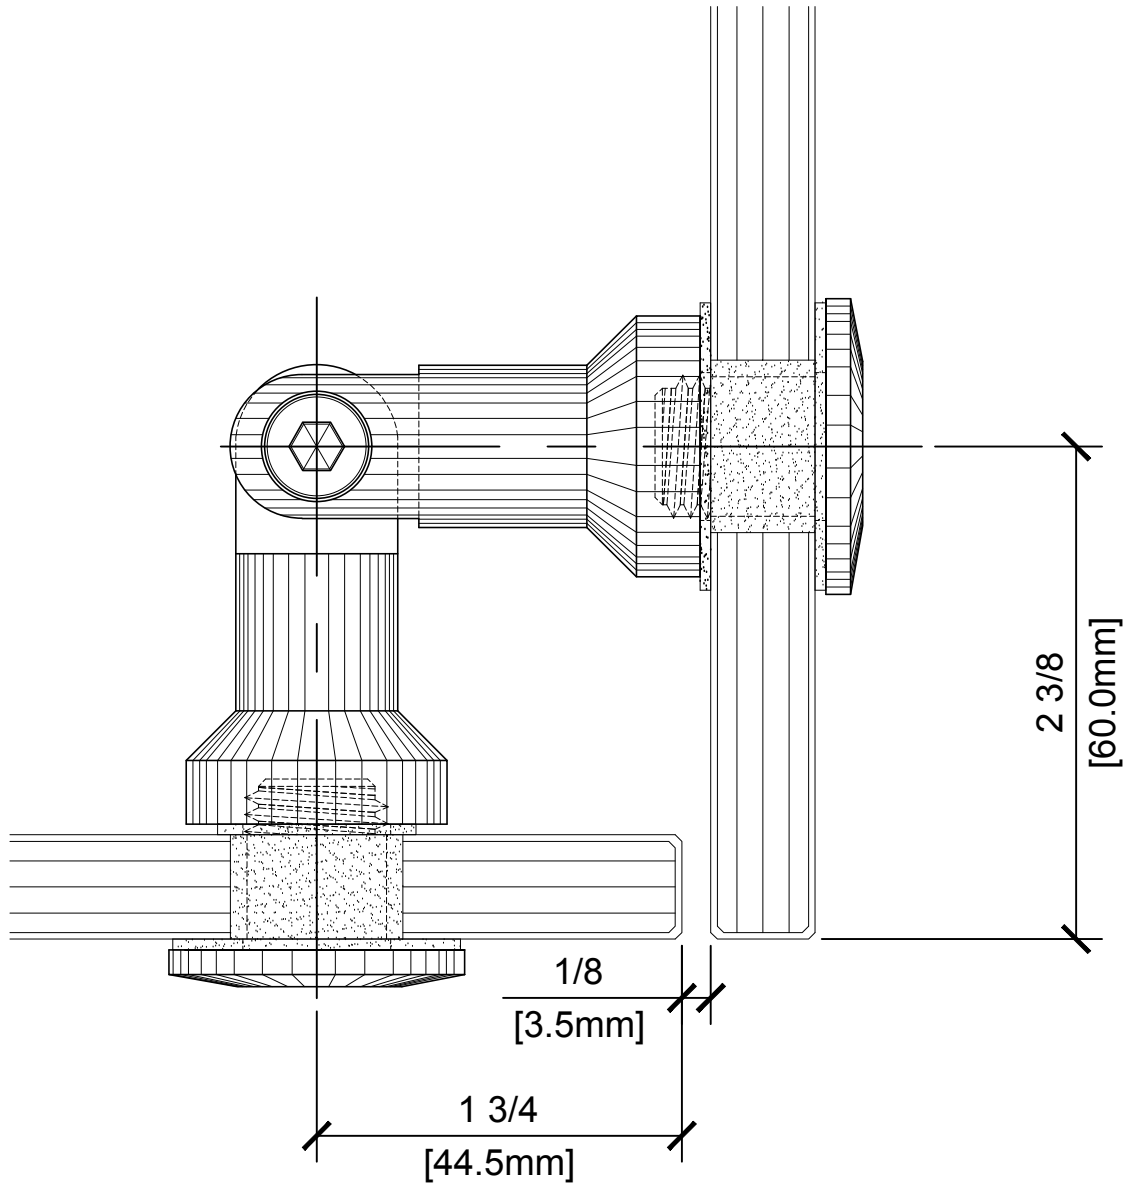

Glass Fabrication for
SGF36CAP