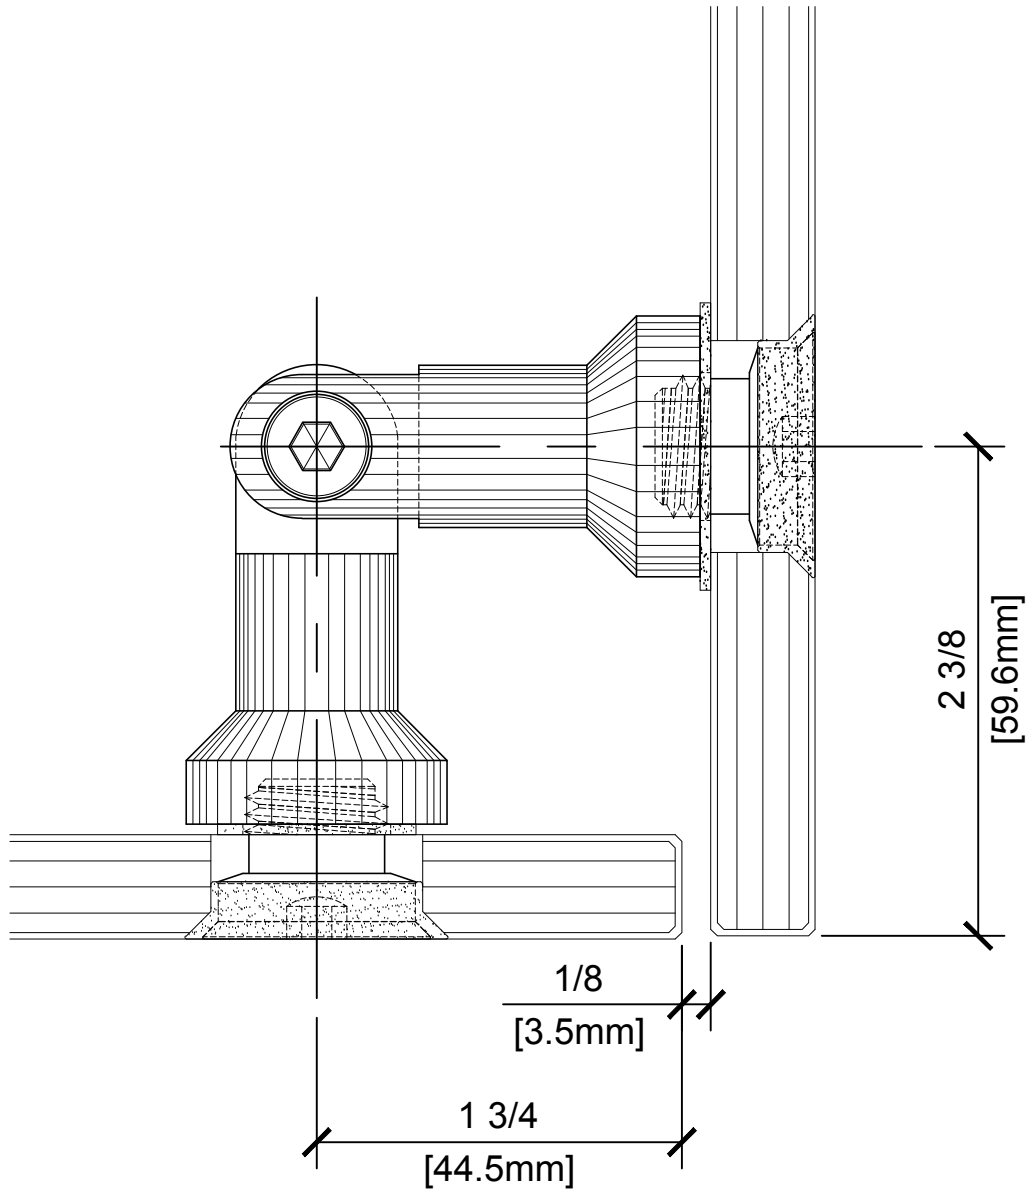

Always confirm CSK depth and fit with actual part

Glass Fabrication for SGF32CS

Glass Fabrication for  
SGF36CAP

Always confirm CSK depth and fit with actual part

Glass Fabrication for SGF32CS

Always confirm CSK depth and fit with actual part