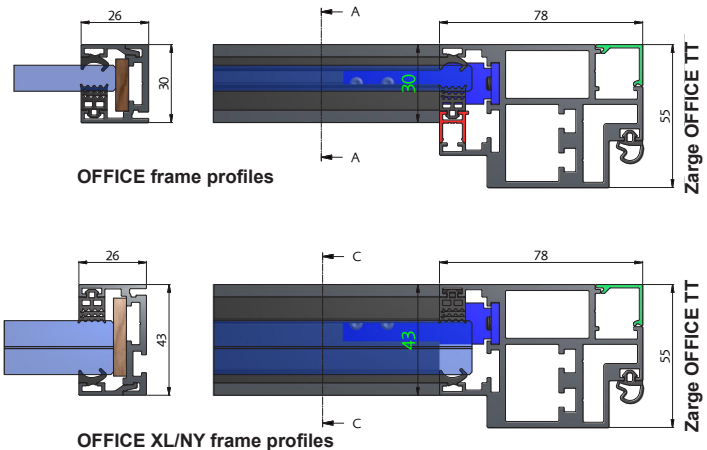

OFFICE TT – based on our Office system series

UNBEATABLE FACTS

- ♦ Sound insulation
- ♦ Easy hinge mounting (no drilling)
- ♦ No sealing - dry glazing
- ♦ Door 8-10 mm
  Fixed parts 8-28 mm
- ♦ Finish matt black anodized or powder coating RAL
- ♦ Planet drop-down seal available
- ♦ Halogen- and PVC-free gaskets
- ♦ Installation training on site