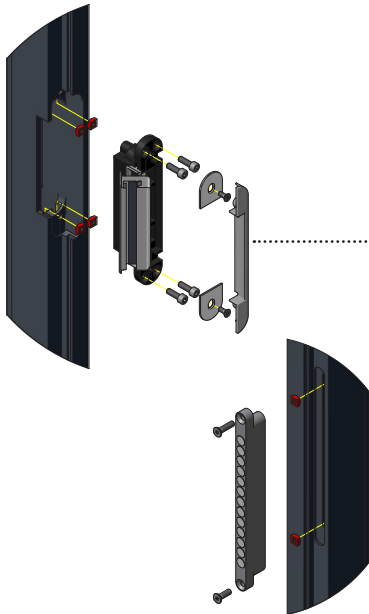

OFFICE® TT

A LÄNGLE PRODUCT

Längle

Glas Befestigungs Systeme
Glass-Fastening-Systems

Minimalist ♦ Sophisticated ♦ Transparent ♦ Innovative

New door frame system OFFICE TT for the hinge system TECTUS Glass by Simonswerk.

All existing Office fixed glazing systems* can be combined with the new frame system OFFICE TT.

*OFFICE | OFFICE XL | OFFICE NY