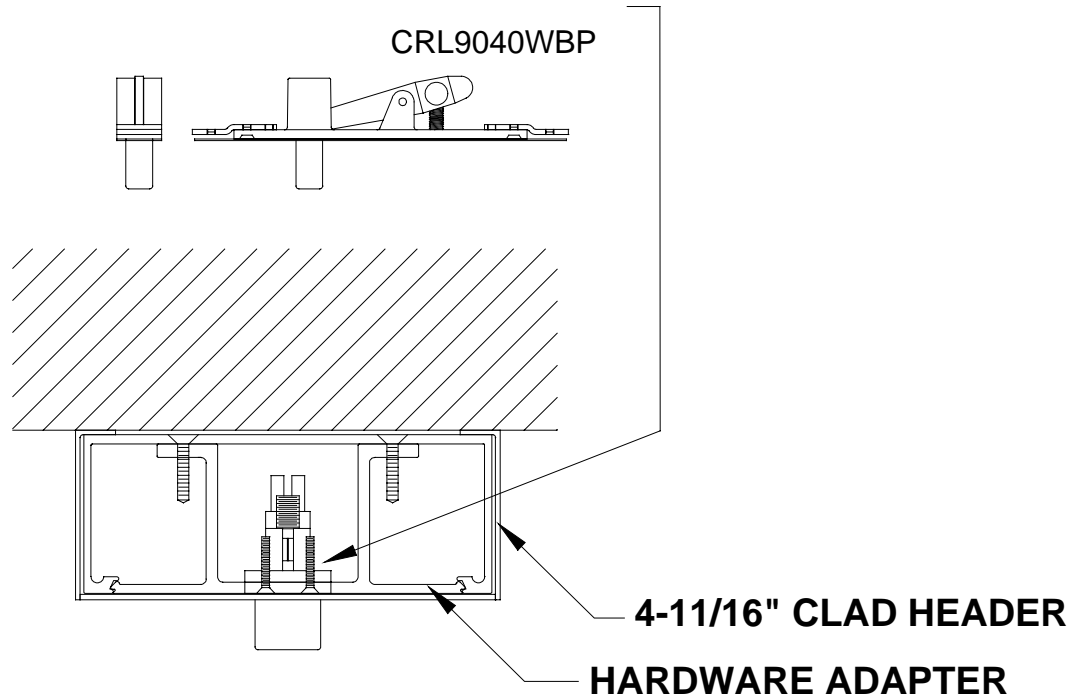

**CLAD**

**WALKING BEAM PIVOT**

CRL9040WBP

**4-11/16" CLAD HEADER WITH HARDWARE  
ADAPTER  
& WALKING BEAM PIVOT**

**CRL** DOOR RAIL SYSTEM

**C.R. Laurence Architectural Products**

Phone Orders (800) 421-6144